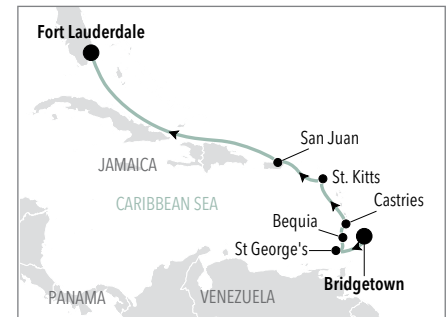

FORT LAUDERDALE TO BRIDGETOWN

Departure: 2 December 2021

Duration: 7 Days

Silver Whisper

Vista Suite: € 2.989 p.p.

Classic Veranda Suite: € 3.739 p.p.

DAY BY DAY		
DAY	ARRIVE	DEPART
Thu	FORT LAUDERDALE	7:00 PM
Fri	DAY AT SEA	
Sat	GRAND TURK	9:00 AM 6:00 PM
Sun	DAY AT SEA	
Mon	ST. THOMAS	8:00 AM 6:00 PM
Tue	ST. JOHN'S	8:00 AM 6:00 PM
Wed	ROSEAU	8:00 AM 6:00 PM
Thu	BRIDGETOWN	7:00 AM

BRIDGETOWN TO FORT LAUDERDALE

Departure: 9 December 2021

Duration: 8 Days

Silver Whisper

Vista Suite: € 3.269 p.p.

Classic Veranda Suite: € 3.999 p.p.

DAY BY DAY		
DAY	ARRIVE	DEPART
Thu	BRIDGETOWN	10:00 PM
Fri	ST GEORGE'S	9:00 AM 10:00 PM
Sat	BEQUIA	8:00 AM 10:00 PM
Sun	CASTRIES (ST. LUCIA)	8:00 AM 6:00 PM
Mon	ST. KITTS (BASSETERRE)	9:00 AM 4:00 PM
Tue	SAN JUAN	8:00 AM 4:00 PM
Wed	DAY AT SEA	
Thu	DAY AT SEA	
Fri	FORT LAUDERDALE	7:00 AM