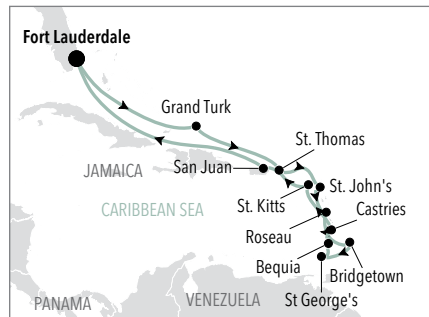

*Air not available in some countries in Europe, Asia, Africa, the Middle East and Latin America. In these markets, we offer an Air Credit, instead, to be applied to the booking

FORT LAUDERDALE ROUNDTRIP

Departure: 2 December 2021

Duration: 15 Days

Silver Whisper

Vista Suite: € 4.579 p.p.

Classic Veranda Suite: € 5.789 p.p.

DAY BY DAY		
DAY	ARRIVE	DEPART
Thu	FORT LAUDERDALE	7:00 PM
Fri	DAY AT SEA	
Sat	GRAND TURK	9:00 AM 6:00 PM
Sun	DAY AT SEA	
Mon	ST. THOMAS	8:00 AM 6:00 PM
Tue	ST. JOHN'S	8:00 AM 6:00 PM
Wed	ROSEAU	8:00 AM 6:00 PM
Thu	BRIDGETOWN	7:00 AM 10:00 PM
Fri	ST GEORGE'S	9:00 AM 10:00 PM
Sat	BEQUIA	8:00 AM 10:00 PM
Sun	CASTRIES (ST. LUCIA)	8:00 AM 6:00 PM
Mon	ST. KITTS (BASSETERRE)	9:00 AM 4:00 PM
Tue	SAN JUAN	8:00 AM 4:00 PM
Wed	DAY AT SEA	
Thu	DAY AT SEA	
Fri	FORT LAUDERDALE	7:00 AM

FORT LAUDERDALE TO BRIDGETOWN

Departure: 2 December 2021

Duration: 7 Days

Silver Whisper

Vista Suite: € 2.989 p.p.

Classic Veranda Suite: € 3.739 p.p.

DAY BY DAY		
DAY	ARRIVE	DEPART
Thu	FORT LAUDERDALE	7:00 PM
Fri	DAY AT SEA	
Sat	GRAND TURK	9:00 AM 6:00 PM
Sun	DAY AT SEA	
Mon	ST. THOMAS	8:00 AM 6:00 PM
Tue	ST. JOHN'S	8:00 AM 6:00 PM
Wed	ROSEAU	8:00 AM 6:00 PM
Thu	BRIDGETOWN	7:00 AM